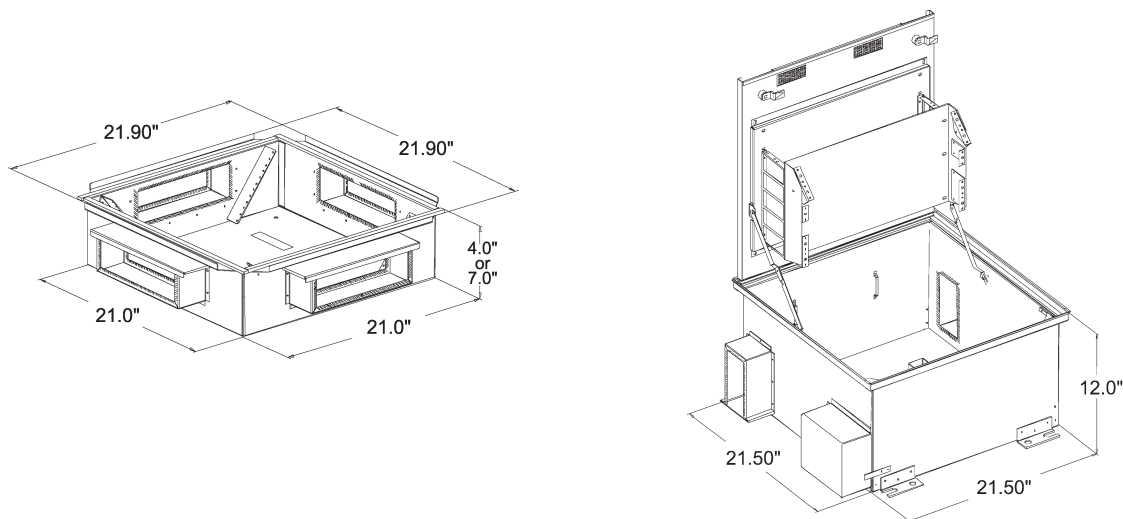

ORDERING INFORMATION

ZOBOX® - Access Floor Box

Order Information

Delivery:	1 aluminum enclosure 4 support brackets	4 fire-rated foam kits for cable entries and exits 4 Cable entry port covers	4 leveler bolts					
Description	Rack Units	Max.Port Capacity	External Dims HxWxD	Internal Dims HxWxD	Weight Lbs.	Min.Floor Depth	Cable Entry Dims	Catalog No.
Zone Access Floor Box	4	96	4.12"x21.9"x21.9"	4"x21"x21"	14	6"	3.5"x11"	ZAFB4U6
Zone Access Floor Box	8	192	7.12"x21.9"x21.9"	7"x21"x21"	15	8"	3.5"x11"	ZAFB8U8
Zone Access Floor Box Cover	-	-	22"X22"	-	5	-	-	ZAFBC
Zone Access Floor Box Lock Key	-	-	-	-	-	-	-	KEY3344

ZOBOX® - In-Ceiling Box

Order Information

Delivery:	1 Aluminum enclosure 2 fire-rated foam kit for cable entries and exits Hinged door plate 9 CFM, 12 volt fan and transformer (active unit only)	2 knob assemblies Support brackets Equipment mounting assemblies						
Description	Rack Units	Max.Port Capacity	External Dims HxWxD	Door Weight Capacity Lbs.	Weight Lbs.	Total Weight Capacity Lbs.	Cable Entry Dims	Catalog No.
Passive Zone Ceiling Box	5	120	12"x24"x24"	25	38	75	6"x3"	ZCB5UP
Active Zone Ceiling Box	7	120 plus 2U Active Equip	12"x24"x24"	25	39	75	3.5"x11"	ZCB7UA
Zone Ceiling Box Lock Kit	-	-	-	-	-	-	-	ZCBLKIT
Zone Ceiling Box Lock Key	-	-	-	-	-	-	-	KEY333

DIMENSIONS

Hubbell Premise Wiring

HUBBELL INCORPORATED (Delaware)
14 Lord's Hill Road • Stonington, CT 06378-0901 • (860) 535-8326 • 800-626-0005
Fax: (860) 535-8328 • Internet site: <http://www.hubbell-premise.com>

Worldwide Locations

Hubbell Premise Wiring, Asia Pacific	852-2836-7131	Fax: 852-2836-7132	Hubbell Premise Wiring, Latin America	305-408-4501	Fax: 305-408-8201
Hubbell Canada Inc.	905-839-1138	Fax: 905-839-9108	Hubbell de Mexico, S.A. de C.V.	(5255) 9151-9999	Fax: (5255) 9151-9989
Hubbell Premise Wiring, Central America	506-309-4158	Fax: 506-260-1616	Hubbell Premise Wiring, Middle East	971-4-393-4192	Fax: 971-4-393-4194
Hubbell Premise Wiring, China	8621-6309-0119	Fax: 8621-6309-0122	Hubbell-Taian Co., Ltd., Taiwan	886-2-2522-1862	Fax: 886-2-2522-1872
Hubbell Premise Wiring, Colombia	571-245-8940	Fax: 571-340-0925	Hubbell Premise Wiring, Turkey	90-216-313-5016	Fax: 90-216-414-8148
Hubbell Premise Wiring, Europe	44-01283 500500	Fax: 44-01283 500400	Hubbell Premise Wiring, Venezuela	58-416-680-7453	Fax: 58-281-274-7900
Hubbell Int'l. Inc., Korea Branch	82-2-(0)2607-1363	Fax: 82-2-(0)2603-7386