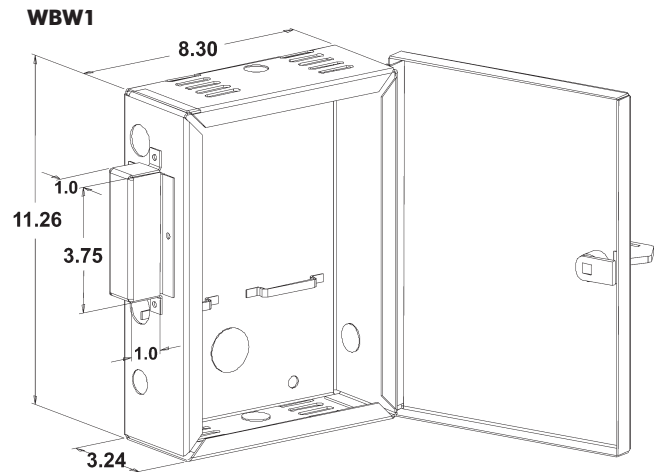

Wireless Access Point Ceiling Box

Order Information

Delivery: Aluminum enclosure 1 lockable knob assembly
1 fire-rated foam kit for cable entries and exits Cable entry port and cover (factory installed)
Hinged door equipment mounting plate (factory installed)

Description	Mounting Plate	External Dimensions	Weight Capacity Lbs.		Cable Entry	Catalog No.
	Dims. H x W	H x W x D	Door	Total	Dimensions	
Universal WAP Enclosure	9.7" x 5.25"	4"x10"x12.7"	15	20	6.5"x1.2"	WBC1
CISCO Aironet 1200 Series	N/A	10"x10.5"x13.2"	15	20	6.5"x1.2"	WBC12
Ceiling Box Lock Key						KEY3344

Wireless Access Point Wall Box

Order Information

Delivery: 1 Aluminum enclosure 4 each #10 x 1 pan head screws
4 each plastic conical screw anchors for #10 screw 4 each flat steel washers, size #10
1 drill template

Description	External Dimensions	Weight	Cable Entry	Color	Catalog No.
	HxWxD	Lbs.	Dimensions		
Wall Box	8"x11"x3"	1.5	3.5"x11"	Office White	WBW1OW
Wall Box	8"x11"x3"	1.5	3.5"x11"	Black	WBW1BK
Wall Box Lock Key					KEY333

VELCRO® is a registered trademark of Velcro Industries B.V.

DIMENSIONS

Hubbell Premise Wiring

HUBBELL INCORPORATED (Delaware)
14 Lord's Hill Road • Stonington, CT 06378-0901 • (860) 535-8326 • 800-626-0005
Fax: (860) 535-8328 • Internet site: <http://www.hubbell-premise.com>

Worldwide Locations

Hubbell Premise Wiring, Asia Pacific
Hubbell Canada Inc.
Hubbell Premise Wiring, Central America
Hubbell Premise Wiring, China
Hubbell Premise Wiring, Colombia
Hubbell Premise Wiring, Europe
Hubbell Int'l. Inc., Korea Branch

852-2836-7131 Fax: 852-2836-7132
905-839-1138 Fax: 905-839-9108
506-309-4158 Fax: 506-260-1616
8621-6309-0119 Fax: 8621-6309-0122
571-245-8940 Fax: 571-340-0925
44-01283 500500 Fax: 44-01283 500400
82-2-(0)2607-1363 Fax: 82-2-(0)2603-7386

Hubbell Premise Wiring, Latin America
Hubbell de Mexico, S.A. de C.V.
Hubbell Premise Wiring, Middle East
Hubbell-Taian Co., Ltd., Taiwan
Hubbell Premise Wiring, Turkey
Hubbell Premise Wiring, Venezuela

DS-M44 10/05