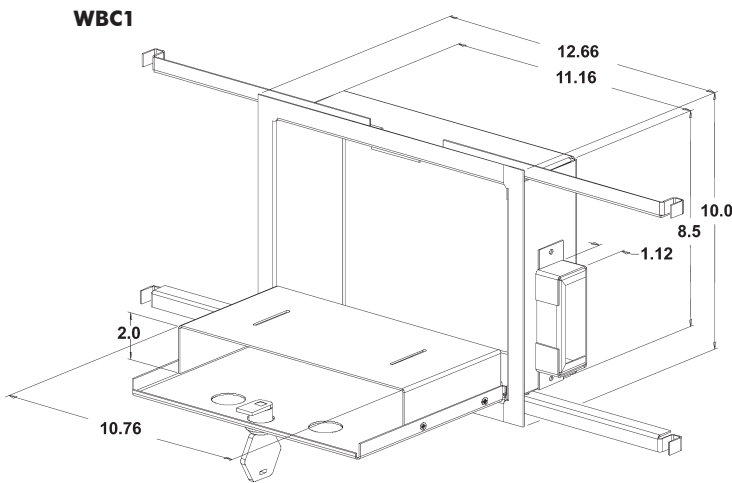

Wireless Access Point Ceiling Box

Order Information

Delivery: Aluminum enclosure 1 lockable knob assembly
1 fire-rated foam kit for cable entries and exits Cable entry port and cover (factory installed)
Hinged door equipment mounting plate (factory installed)

Description	Mounting Plate	External Dimensions	Weight Capacity Lbs.		Cable Entry	Catalog No.
	Dims. H x W	H x W x D	Door	Total	Dimensions	
Universal WAP Enclosure	9.7" x 5.25"	4"x10"x12.7"	15	20	6.5"x1.2"	WBC1
CISCO Aironet 1200 Series	N/A	10"x10.5"x13.2"	15	20	6.5"x1.2"	WBC12
Ceiling Box Lock Key						KEY3344

Wireless Access Point Wall Box

Order Information

Delivery: 1 Aluminum enclosure 4 each #10 x 1 pan head screws
4 each plastic conical screw anchors for #10 screw 4 each flat steel washers, size #10
1 drill template

Description	External Dimensions	Weight	Cable Entry	Color	Catalog No.
	HxWxD	Lbs.	Dimensions		
Wall Box	8"x11"x3"	1.5	3.5"x11"	Office White	WBW1OW
Wall Box	8"x11"x3"	1.5	3.5"x11"	Black	WBW1BK
Wall Box Lock Key					KEY333

VELCRO® is a registered trademark of Velcro Industries B.V.

DIMENSIONS

Hubbell Premise Wiring

HUBBELL INCORPORATED (Delaware)
14 Lord's Hill Road • Stonington, CT 06378-0901 • (860) 535-8326 • 800-626-0005
Fax: (860) 535-8328 • Internet site: <http://www.hubbell-premise.com>

Worldwide Locations

Hubbell Premise Wiring, Asia Pacific
Hubbell Canada Inc.
Hubbell Premise Wiring, Central America
Hubbell Premise Wiring, China
Hubbell Premise Wiring, Colombia
Hubbell Premise Wiring, Europe
Hubbell Int'l. Inc., Korea Branch

852-2836-7131 Fax: 852-2836-7132
905-839-1138 Fax: 905-839-9108
506-309-4158 Fax: 506-260-1616
8621-6309-0119 Fax: 8621-6309-0122
571-245-8940 Fax: 571-340-0925
44-01283 500500 Fax: 44-01283 500400
82-2-(0)2607-1363 Fax: 82-2-(0)2603-7386

Hubbell Premise Wiring, Latin America
Hubbell de Mexico, S.A. de C.V.
Hubbell Premise Wiring, Middle East
Hubbell-Taian Co., Ltd., Taiwan
Hubbell Premise Wiring, Turkey
Hubbell Premise Wiring, Venezuela

DS-M44 10/05