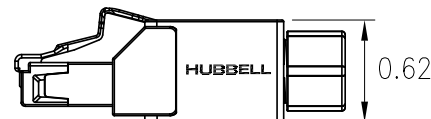

Dimensions

Category 6A Component Patch Panels, 19"

Format	Color	24-Port, 1RU	48-Port, 2RU	96-Port, 4RU
Standard	Black	HP6A24	HP6A48	HP6A96
Standard	White	HP6A24W	HP6A48W	-
Angled	Black	HP6A24A*	HP6A48A*	-

*Angled panels protrude 4.46" from the plane of the rack. One extra inch of space is recommended between the door and panel angle.

Category 6 Patch Panels, 19"

Format	Color	24-Port, 1RU	48-Port, 2RU	96-Port, 4RU
Standard	Black	HP624	HP648	HP696
Standard	White	HP624W	HP648W	HP696W
Angled	Black	HP624A*	HP648A*	-

*Angled panels protrude 4.46" from the plane of the rack. One extra inch of space is recommended between the door and panel angle.

Jack Patch Panels, Unloaded, 19"

Format	24-Port, 1RU	48-Port, 2RU	72-Port, 3RU	High-Density, 48-Port, 1RU
Standard	HPJ24	HPJ48	HPJ72	UDX48E1U
Angled	HPJ24A	HPJ48A	-	UDX48A1U