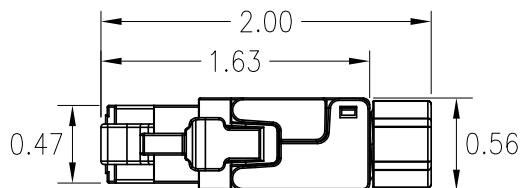

Unit of Measure	Category 6A	Category 6
Single pack	HJ6Axx	HXJ6xx
25-pack	HJ6Axx25	HXJ6xx25

xx = Color: **BK** (Black), **B** (Blue), **EI** (Electric Ivory), **GL** (Gold), **GY** (Gray), **GN** (Green), **OW** (Office White), **OR** (Orange), **P** (Purple), **R** (Red), **W** (White) and **Y** (Yellow)

Note: Gold and Purple available in 25-pack only.

Dimensions

Category 6A Component Patch Panels, 19"

Format	Color	24-Port, 1RU	48-Port, 2RU	96-Port, 4RU
Standard	Black	HP6A24	HP6A48	HP6A96
Standard	White	HP6A24W	HP6A48W	-
Angled	Black	HP6A24A*	HP6A48A*	-