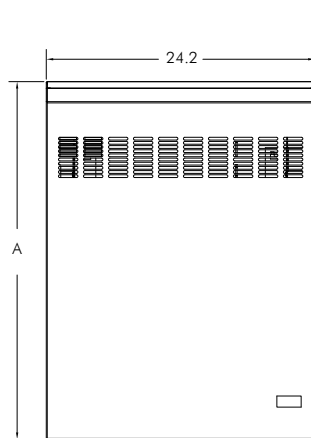

RE-BOX® Low Profile

RE-BOX® Pre-Configured, 14" Max Switch Depth

Includes: cabinet, 2 or 4RU top mounted hinged patch panel bracket, 2 or 5RU mounted switch bracket, (2) locks and keys

Panel Capacity	Switch Capacity	Height (Inches)	Width (Inches)	Depth (Inches)	Color	Catalog No.
2RU	2RU	32"	24.2"	7"	Gray	RE2
2RU	2RU	32"	24.2"	7"	Black	RE2B
4RU	5RU	32"	24.2"	10"	Gray	RE4
4RU	5RU	32"	24.2"	10"	Black	RE4B

RE-BOX® Pre-Configured, 22" Max Switch Depth

Includes: cabinet, 2RU top mounted hinged patch panel bracket, 5RU mounted switch bracket, (2) locks and keys

Panel Capacity	Switch Capacity	Height (Inches)	Width (Inches)	Depth (Inches)	Color	Catalog No.
4RU	5RU	42"	24.2"	10"	Gray	RE4X
4RU	5RU	42"	24.2"	10"	Black	RE4XB

RE-BOX® User-Configured

Includes: cabinet, lock(s) and key(s)

Height (Inches)	Width (Inches)	Depth (Inches)	Color	Catalog No.
24"	24.2"	7"	Gray	IDF24L
24"	24.2"	10"	Gray	IDF24
32"	24.2"	10"	Gray	IDF32
42"	24.2"	10"	Gray	IDF42

Specifications

UL 1863 Listed, EIA-310-E compliant, designed to meet NEMA 2, Tamper Resistant per GR-487-CORE, meets TIA 569

Dimensions

	A	B
RE2	32.0	7.0
RE2B	32.0	7.0
RE4	32.0	10.0
RE4B	32.0	10.0
IDF24	24.0	10.0
IDF32	32.0	10.0
IDF42	42.0	10.0
IDF24L	24.0	7.0

*PATCH PANEL AND EQUIPMENT BRACKETS INCLUDED WITH PRE-CONFIGURED CABINETS ONLY
**USER-CONFIGURED CABINETS HAVE EXTRA KNOCKOUTS ON REAR

Mounting Brackets

(2) brackets per pack; patch panel brackets are hinged on the bottom; equipment brackets are Z-shape for mounting equipment vertically

Type	Depth	Rack Units	Color	Catalog No.
Patch Panel	7"	4	Gray	REK19
Patch Panel	3.5"	2	Gray	REK19L
Equipment	8.75"	5	Gray	REKZ
Equipment	5.25"	3	Gray	REKZL

Power and Grounding

Description	Catalog No.
20A power kit with receptacle, electrical box, 6' conduit, stainless steel faceplate, hardware	REKP
Ground bar with straps	REKGB
15AMP horizontal power strip	HPWPWR

Fan Kits

Description	Catalog No.
57CFM fan, finger guard, disconnect power cord, 2-prong plug, baffle	REKF
57CFM fan, finger guard	REKEF
Fan filter kit	REKFF