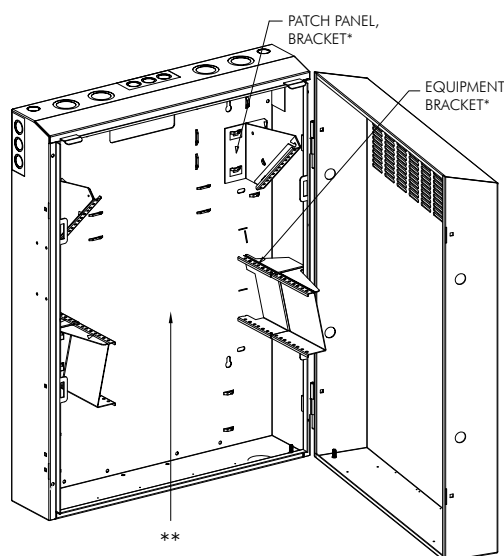

RE-BOX® Low Profile

RE-BOX® Pre-Configured, 14" Max Switch Depth

Includes: cabinet, 2 or 4RU top mounted hinged patch panel bracket, 2 or 5RU mounted switch bracket, (2) locks and keys

Panel Capacity	Switch Capacity	Height (Inches)	Width (Inches)	Depth (Inches)	Color	Catalog No.
2RU	2RU	32"	24.2"	7"	Gray	RE2
2RU	2RU	32"	24.2"	7"	Black	RE2B
4RU	5RU	32"	24.2"	10"	Gray	RE4
4RU	5RU	32"	24.2"	10"	Black	RE4B

RE-BOX® Pre-Configured, 22" Max Switch Depth

Includes: cabinet, 2RU top mounted hinged patch panel bracket, 5RU mounted switch bracket, (2) locks and keys

Panel Capacity	Switch Capacity	Height (Inches)	Width (Inches)	Depth (Inches)	Color	Catalog No.
4RU	5RU	42"	24.2"	10"	Gray	RE4X
4RU	5RU	42"	24.2"	10"	Black	RE4XB

RE-BOX® User-Configured

Includes: cabinet, lock(s) and key(s)

Height (Inches)	Width (Inches)	Depth (Inches)	Color	Catalog No.
24"	24.2"	7"	Gray	IDF24L
24"	24.2"	10"	Gray	IDF24
32"	24.2"	10"	Gray	IDF32
42"	24.2"	10"	Gray	IDF42

Specifications

UL 1863 Listed, EIA-310-E compliant, designed to meet NEMA 2, Tamper Resistant per GR-487-CORE, meets TIA 569

Dimensions

	A	B
RE2	32.0	7.0
RE2B	32.0	7.0
RE4	32.0	10.0
RE4B	32.0	10.0
IDF24	24.0	10.0
IDF32	32.0	10.0
IDF42	42.0	10.0
IDF24L	24.0	7.0

*PATCH PANEL AND EQUIPMENT BRACKETS INCLUDED WITH PRE-CONFIGURED CABINETS ONLY
**USER-CONFIGURED CABINETS HAVE EXTRA KNOCKOUTS ON REAR

Mounting Brackets

(2) brackets per pack; patch panel brackets are hinged on the bottom; equipment brackets are Z-shape for mounting equipment vertically

Type	Depth	Rack Units	Color	Catalog No.
Patch Panel	7"	4	Gray	REK19
Patch Panel	3.5"	2	Gray	REK19L
Equipment	8.75"	5	Gray	REKZ
Equipment	5.25"	3	Gray	REKZL

Power and Grounding

Description	Catalog No.
20A power kit with receptacle, electrical box, 6' conduit, stainless steel faceplate, hardware	REKP
Ground bar with straps	REKGB
15AMP horizontal power strip	HPWPWR

Fan Kits

Description	Catalog No.
57CFM fan, finger guard, disconnect power cord, 2-prong plug, baffle	REKF
57CFM fan, finger guard	REKEF
Fan filter kit	REKFF