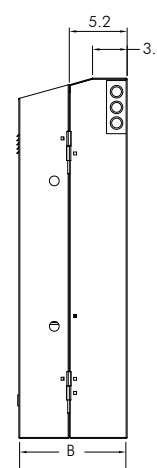

| Panel Capacity | Switch Capacity | Height (Inches) | Width (Inches) | Depth (Inches) | Color | Catalog No. |
|----------------|-----------------|-----------------|----------------|----------------|-------|-------------|
| 2RU | 2RU | 32" | 24.2" | 7" | Gray | RE2 |
| 2RU | 2RU | 32" | 24.2" | 7" | Black | RE2B |
| 4RU | 5RU | 32" | 24.2" | 10" | Gray | RE4 |
| 4RU | 5RU | 32" | 24.2" | 10" | Black | RE4B |

RE-BOX® Pre-Configured, 22" Max Switch Depth

Includes: cabinet, 2RU top mounted hinged patch panel bracket, 5RU mounted switch bracket, (2) locks and keys

| Panel Capacity | Switch Capacity | Height (Inches) | Width (Inches) | Depth (Inches) | Color | Catalog No. |
|----------------|-----------------|-----------------|----------------|----------------|-------|--------------|
| 4RU | 5RU | 42" | 24.2" | 10" | Gray | RE4X |
| 4RU | 5RU | 42" | 24.2" | 10" | Black | RE4XB |

RE-BOX® User-Configured

Includes: cabinet, lock(s) and key(s)

| Height (Inches) | Width (Inches) | Depth (Inches) | Color | Catalog No. |
|-----------------|----------------|----------------|-------|---------------|
| 24" | 24.2" | 7" | Gray | IDF24L |
| 24" | 24.2" | 10" | Gray | IDF24 |
| 32" | 24.2" | 10" | Gray | IDF32 |
| 42" | 24.2" | 10" | Gray | IDF42 |

Specifications

UL 1863 Listed, EIA-310-E compliant, designed to meet NEMA 2, Tamper Resistant per GR-487-CORE, meets TIA 569

Dimensions

| | A | B |
|--------|------|------|
| RE2 | 32.0 | 7.0 |
| RE2B | 32.0 | 7.0 |
| RE4 | 32.0 | 10.0 |
| RE4B | 32.0 | 10.0 |
| IDF24 | 24.0 | 10.0 |
| IDF32 | 32.0 | 10.0 |
| IDF42 | 42.0 | 10.0 |
| IDF24L | 24.0 | 7.0 |