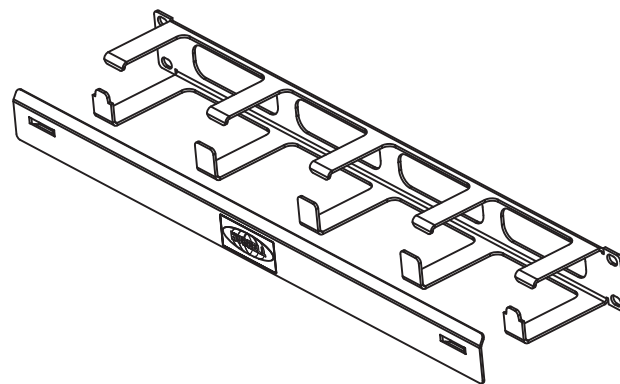

S-Series Cable Management

VS and HS Standard Capacity
Great performance for everyday installations

Hubbell's S-Series Cable Managers offer a space saving, yet robust performance for standard installations. The vertical cable managers have cable management spools that are easily moved to accommodate the best location for cable support. The horizontal cable managers have cable support fingers that align with Hubbell Premise Wiring's patch panels and therefore reduce cable kinks and strains. The entire S-series line can be installed in a single stand-alone rack or ganged together in any data center or telecommunication rooms.

Installation Accessories

Installation Accessories	Catalog No.
Rack anchors for cement	HPWRRR
Isolation pad for HPW84RR19	HRRP3

Dimensions

	Channel	Width (A)
VS76x	Z	6.0"
VS74	Z	4.5"
VS73	C	3.0"

Horizontal Cable Managers

Includes: 19" wide cable manager, mounting hardware

Height	Depth	Cover	Catalog No.
1 RU	3"	None	HS13
	3"	Clip-on	HS13C
2 RU	3"	None	HS23
	3"	Clip-on	HS23C

Additional Items

Description	Qty	Catalog No.
1RU HS cover	1	HS1C
2RU HS cover	1	HS2C
Vertical cover*, 3" W	1	VSC3
Vertical cover*, 4" W	1	VSC4
Vertical cover*, 6" W	1	VSC6
Spools, 3"	50	ICKSS
Vertical hinge kit	2	VCKH

*Cover is for a single 38.5" section

Cable Management

Description	Qty	Catalog No.
Velcro, 8", Black	10	HPWCVFBK8
Velcro, 0.5"W, Black	50' spool	HVFBK575

	Height (A)
HS13x	1 RU/1.72"
HS23x	2 RU/3.47"