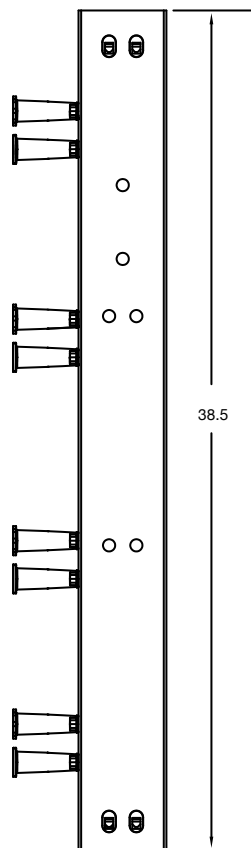

S-Series Cable Management

Vertical Cable Managers

Includes: (2) half-height (38.5") cable managers, 24 spools, mounting hardware

Width	Channel	Cover	Catalog No.
3"	C-channel	N/A	VS73
4"	Z-channel	Clip-on	VS74
6"	Z-channel	Clip-on	VS76
		Hinged	VS76H

Relay Rack with Vertical Cable Managers

Includes: 84"/45 RU relay rack, (2) vertical cable managers

Relay Rack	Cable Manager	Door	Catalog No.
HPW84RR19	VS73	Clip On	CS1973
	VS73H	Hinged	CS1973H
	VS76	Clip On	CS1976
	VS76H	Hinged	CS1976H

Installation Accessories

Installation Accessories	Catalog No.
Rack anchors for cement	HPWRRR
Isolation pad for HPW84RR19	HRRP3

Dimensions

	Channel	Width (A)
VS76x	Z	6.0"
VS74	Z	4.5"
VS73	C	3.0"

Horizontal Cable Managers

Includes: 19" wide cable manager, mounting hardware

Height	Depth	Cover	Catalog No.
1 RU	3"	None	HS13
	3"	Clip-on	HS13C
2 RU	3"	None	HS23
	3"	Clip-on	HS23C

Additional Items

Description	Qty	Catalog No.
1RU HS cover	1	HS1C
2RU HS cover	1	HS2C
Vertical cover*, 3" W	1	VSC3
Vertical cover*, 4" W	1	VSC4
Vertical cover*, 6" W	1	VSC6
Spools, 3"	50	ICKSS
Vertical hinge kit	2	VCKH

*Cover is for a single 38.5" section

Cable Management

Description	Qty	Catalog No.
Velcro, 8", Black	10	HPWCVFBK8
Velcro, 0.5"W, Black	50' spool	HVFBK575