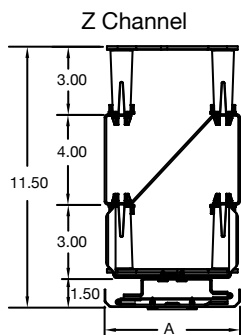

S-Series Cable Management

Vertical Cable Managers

Includes: (2) half-height (38.5") cable managers, 24 spools, mounting hardware

Width	Channel	Cover	Catalog No.
3"	C-channel	N/A	VS73
4"	Z-channel	Clip-on	VS74
6"	Z-channel	Clip-on	VS76
		Hinged	VS76H

Relay Rack with Vertical Cable Managers

Includes: 84"/45 RU relay rack, (2) vertical cable managers

Relay Rack	Cable Manager	Door	Catalog No.
HPW84RR19	VS73	Clip On	CS1973
	VS73H	Hinged	CS1973H
	VS76	Clip On	CS1976
	VS76H	Hinged	CS1976H

Installation Accessories

Installation Accessories	Catalog No.
Rack anchors for cement	HPWRRR
Isolation pad for HPW84RR19	HRRP3

Dimensions

	Channel	Width (A)
VS76x	Z	6.0"
VS74	Z	4.5"
VS73	C	3.0"

Horizontal Cable Managers

Includes: 19" wide cable manager, mounting hardware

Height	Depth	Cover	Catalog No.
1 RU	3"	None	HS13
	3"	Clip-on	HS13C
2 RU	3"	None	HS23
	3"	Clip-on	HS23C

Additional Items

Description	Qty	Catalog No.
1RU HS cover	1	HS1C
2RU HS cover	1	HS2C
Vertical cover*, 3" W	1	VSC3
Vertical cover*, 4" W	1	VSC4
Vertical cover*, 6" W	1	VSC6
Spools, 3"	50	ICKSS
Vertical hinge kit	2	VCKH