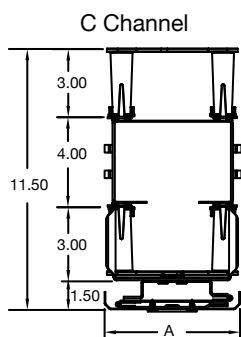

S-Series Cable Management

Vertical Cable Managers

Includes: (2) half-height (38.5") cable managers, 24 spools, mounting hardware

Width	Channel	Cover	Catalog No.
3"	C-channel	N/A	VS73
4"	Z-channel	Clip-on	VS74
6"	Z-channel	Clip-on	VS76
		Hinged	VS76H

Relay Rack with Vertical Cable Managers

Includes: 84"/45 RU relay rack, (2) vertical cable managers

Relay Rack	Cable Manager	Door	Catalog No.
HPW84RR19	VS73	Clip On	CS1973
	VS73H	Hinged	CS1973H
	VS76	Clip On	CS1976
	VS76H	Hinged	CS1976H

Installation Accessories

Installation Accessories	Catalog No.
Rack anchors for cement	HPWRRR
Isolation pad for HPW84RR19	HRRP3

Dimensions

	Channel	Width (A)
VS76x	Z	6.0"
VS74	Z	4.5"
VS73	C	3.0"

Horizontal Cable Managers

*Cover is for a single 38.5" section

Cable Management

Description	Qty	Catalog No.
Velcro, 8", Black	10	HPWCVFBK8
Velcro, 0.5"W, Black	50' spool	HVFBK575

	Height (A)
HS13x	1 RU/1.72"
HS23x	2 RU/3.47"