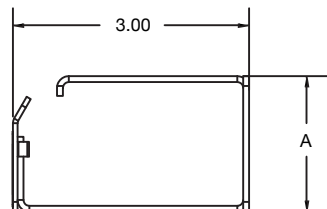

Installation Accessories

Installation Accessories	Catalog No.
Rack anchors for cement	HPWRRR
Isolation pad for HPW84RR19	HRRP3

Dimensions

	Channel	Width (A)
VS76x	Z	6.0"
VS74	Z	4.5"
VS73	C	3.0"

Horizontal Cable Managers

Includes: 19" wide cable manager, mounting hardware

Height	Depth	Cover	Catalog No.
1 RU	3"	None	HS13
	3"	Clip-on	HS13C
2 RU	3"	None	HS23
	3"	Clip-on	HS23C

Additional Items

Description	Qty	Catalog No.
1RU HS cover	1	HS1C
2RU HS cover	1	HS2C
Vertical cover*, 3" W	1	VSC3
Vertical cover*, 4" W	1	VSC4
Vertical cover*, 6" W	1	VSC6
Spools, 3"	50	ICKSS
Vertical hinge kit	2	VCKH

*Cover is for a single 38.5" section

Cable Management

Description	Qty	Catalog No.
Velcro, 8", Black	10	HPWCVFBK8
Velcro, 0.5"W, Black	50' spool	HVFBK575

	Height (A)
HS13x	1 RU/1.72"
HS23x	2 RU/3.47"