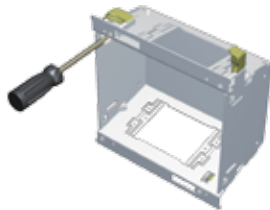

FEATURES

- 2- or 4-gang enclosures with 1½" and 1¼" conduit knockouts
- Stud or sheetrock mounting integrated into the enclosure. No need for extra hardware
- ABS trim ring quickly cleans up sheetrock rough-in
- Aesthetically pleasing and durable white powder coated steel base
- Optional screw on cover reduces tampering and protects connections
- 2-gang version mounts to hollow standard two cavity masonry blocks with optional adaptor
- Position between studs in new construction applications with optional mounting brackets

Easily Mounts to Studs or Sheetrock

Hubbell netSELECT® FPTV connection enclosure delivers high-density connectivity and power in the wall. In-wall connections allow flat panel displays and interactive smartboards to sit flush without dangling cords. It quickly installs to studs or sheetrock without additional components or hardware.

NSAV124M

AV Connectors and Plates

Description	Color	Catalog Number
1-Port HDMI Frame	White	NS801W
2-Port HDMI Frame	White	NS802W
HDMI Snap Fit	Black	SFHC14BK
F-Connector Snap Fit	White	NSF70W
USB A-to-B Snap Fit	White	SFUSBABW
Cat 6 Snap Fit Jack	White	NSJ6W

MOUNTING OPTIONS

Mounts to Sheetrock

Mounts to Studs

TYPICAL APPLICATION

INTERACTIVE WHITE BOARD EXAMPLE