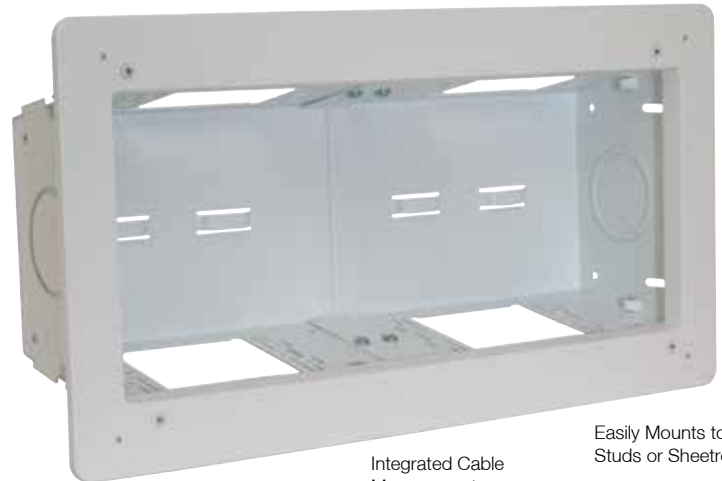

FEATURES

- 2- or 4-gang enclosures with 1½" and 1¼" conduit knockouts
- Stud or sheetrock mounting integrated into the enclosure. No need for extra hardware
- ABS trim ring quickly cleans up sheetrock rough-in
- Aesthetically pleasing and durable white powder coated steel base
- Optional screw on cover reduces tampering and protects connections
- 2-gang version mounts to hollow standard two cavity masonry blocks with optional adaptor
- Position between studs in new construction applications with optional mounting brackets

netSELECT® Flat Panel Connection Enclosure
Infrastructure for Digital Lifestyles

Accepts Standard Electrical Boxes

1½" and 1¼" Conduit Knockouts

Multiple Device Mounting Options

Trim Ring Covers Rough-In

Integrated Cable Management

Easily Mounts to Studs or Sheetrock

Hubbell netSELECT® FPTV connection enclosure delivers high-density connectivity and power in the wall. In-wall connections allow flat panel displays and interactive smartboards to sit flush without dangling cords. It quickly installs to studs or sheetrock without additional components or hardware.

The enclosure is designed to accommodate large bend radii associated with current cable types such as HDMI, DVI, RG6/UQ, and VGA. The base is constructed from 18 gauge cold rolled steel, which provides toughness and meets requirements for high-rise residential and commercial construction. The white powder coat finish provides durability and an appearance that blends into the wall.