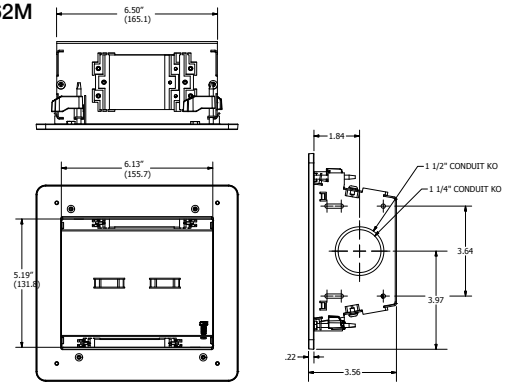

FEATURES

- 2- or 4-gang enclosures with 1½" and 1¼" conduit knockouts
- Stud or sheetrock mounting integrated into the enclosure. No need for extra hardware
- ABS trim ring quickly cleans up sheetrock rough-in
- Aesthetically pleasing and durable white powder coated steel base
- Optional screw on cover reduces tampering and protects connections
- 2-gang version mounts to hollow standard two cavity masonry blocks with optional adaptor
- Position between studs in new construction applications with optional mounting brackets

APPLICATIONS

- Interactive whiteboards
- Flat panel displays
- Home theater
- Information displays
- Small wireless APs
- Multimedia workstations

ORDERING INFORMATION

FPTV Connection Enclosure

Description	Color	Catalog Number
2-gang in-wall enclosure	White	NSAV62M
2-gang cover w cable exit	White	NSAV6C
2-gang blank cover	White	NSAV6CB
2-gang block wall adaptor	White	NSAV6BW
4-gang in-wall enclosure	White	NSAV124M
4-gang cover w cable exit	White	NSAV12C
New work stud brackets	-	NSAV6NW

DIMENSIONS

NSAV62M

ACCESSORIES

Power Kits

Description	Color	Catalog Number
Standard Power Kit	White	NSOKPTR
Surge Protected Power Kit	Blue	NSOKPS

Unloaded Plates and Frames

Description	Color	Catalog Number
1-G Blank Plate	White	NP14W
1-G Decorator Plate	White	NP26W
1-G iSTATION Plate	White	IMF1W
1-G 4-Port Keystone Plate	White	NSP14W