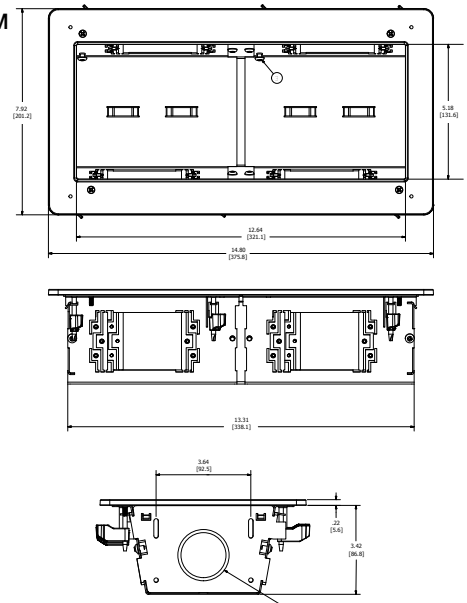

FEATURES

- 2- or 4-gang enclosures with 1½" and 1¼" conduit knockouts
- Stud or sheetrock mounting integrated into the enclosure. No need for extra hardware
- ABS trim ring quickly cleans up sheetrock rough-in
- Aesthetically pleasing and durable white powder coated steel base
- Optional screw on cover reduces tampering and protects connections
- 2-gang version mounts to hollow standard two cavity masonry blocks with optional adaptor
- Position between studs in new construction applications with optional mounting brackets

DIMENSIONS

NSAV62M

ACCESSORIES

Power Kits

Description	Color	Catalog Number
Standard Power Kit	White	NSOKPTR
Surge Protected Power Kit	Blue	NSOKPS

Unloaded Plates and Frames

Description	Color	Catalog Number
1-G Blank Plate	White	NP14W
1-G Decorator Plate	White	NP26W
1-G iSTATION Plate	White	IMF1W
1-G 4-Port Keystone Plate	White	NSP14W

NSAV124M

AV Connectors and Plates

Description	Color	Catalog Number
1-Port HDMI Frame	White	NS801W
2-Port HDMI Frame	White	NS802W
HDMI Snap Fit	Black	SFHC14BK
F-Connector Snap Fit	White	NSF70W
USB A-to-B Snap Fit	White	SFUSBABW
Cat 6 Snap Fit Jack	White	NSJ6W