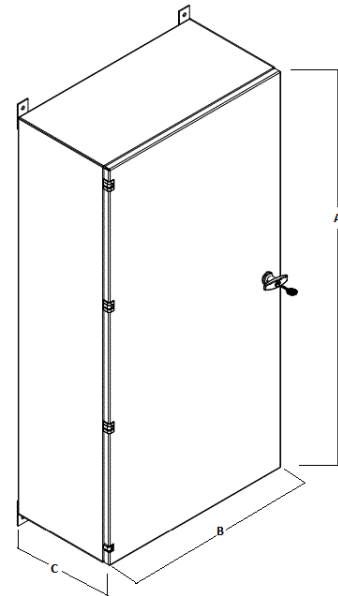

Mounted Zone Cabling Enclosures and Brackets Industrial ReBox Enclosure with Equipment Mounting Brackets

NEMA 4/12 ReBox Enclosure Configured for Cooling

Features

- Continuous plasma-welded seams provide a seal to protect equipment from water intrusion
- Modular backboard systems eliminates time consuming field engineering
- Flexible mounting solutions for active equipment and UPS

Material	Cold rolled steel
Gauge	14
Finish	Light gray
NEMA Rating	4 / 12
Rail Type	#12-24 Threaded
Rack Units	9

Characteristics

NEMA Rating	4 / 12
Rack Units	9

Accessories

1000 BTU AC	IRAC1
5U Bracket	REKZ
1U Power strip	HPWPWR
Black Velcro Roll	HVFBK575
#12-24 Screws	1224RRSCRW20

Online Resources

eCatalog

HUBBELL

Dimensions- inches (mm)

A	24" (610)
B	24" (610)
C	12.9" (328)