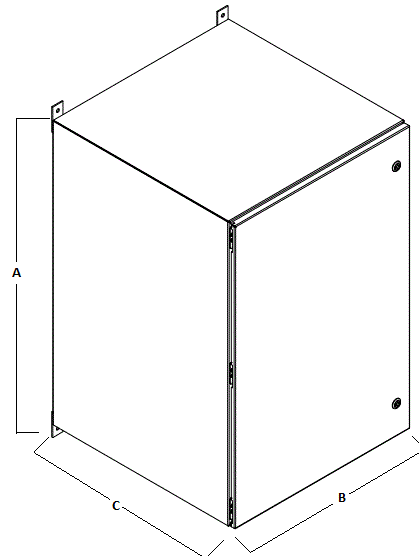

Material	Cold rolled steel
Gauge	14
Finish	Light gray
NEMA Rating	4 / 12
Rail Type	M6 cage nut
Rack Units	12

Characteristics

NEMA Rating	4 / 12
Rack Units	12

Accessories

3000 BTU AC	IRAC3
5U Bracket	REKZ
1U Power strip	HPWPWR
Black Velcro Roll	HVFBK575
Cement Anchor Kit	HPWRRR

Online Resources

eCatalog

Dimensions- inches (mm)

A	24" (610)
B	24" (610)
C	24" (610)