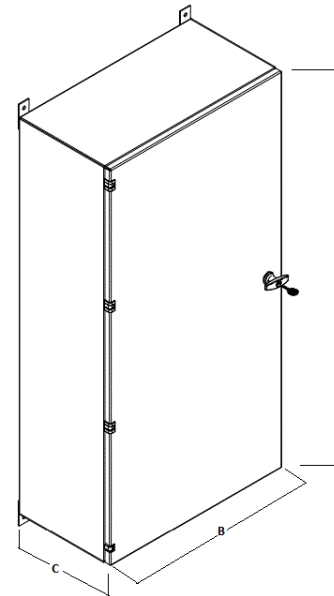

Mounted Zone Cabling Enclosures and Brackets Industrial ReBox Enclosure with Equipment Mounting Brackets

NEMA 4/12 ReBox Enclosure Configured for Cooling

Features

- Continuous plasma-welded seams provide a seal to protect equipment from water intrusion
- Modular backboard systems eliminates time consuming field engineering
- Flexible mounting solutions for active equipment and UPS

Material	Cold rolled steel
Gauge	14
Finish	Light gray
NEMA Rating	4 / 12
Rail Type	#12-24 Threaded
Rack Units	9

Characteristics

NEMA Rating	4 / 12
Rack Units	9

Accessories

1000 BTU AC	IRAC1
5U Bracket	REKZ
1U Power strip	HPWPWR
Black Velcro Roll	HVFBK575
#12-24 Screws	1224RRSCRW20

Online Resources

eCatalog

HUBBELL

Dimensions- inches (mm)

A	36" (914)
B	24" (610)
C	12.9" (328)